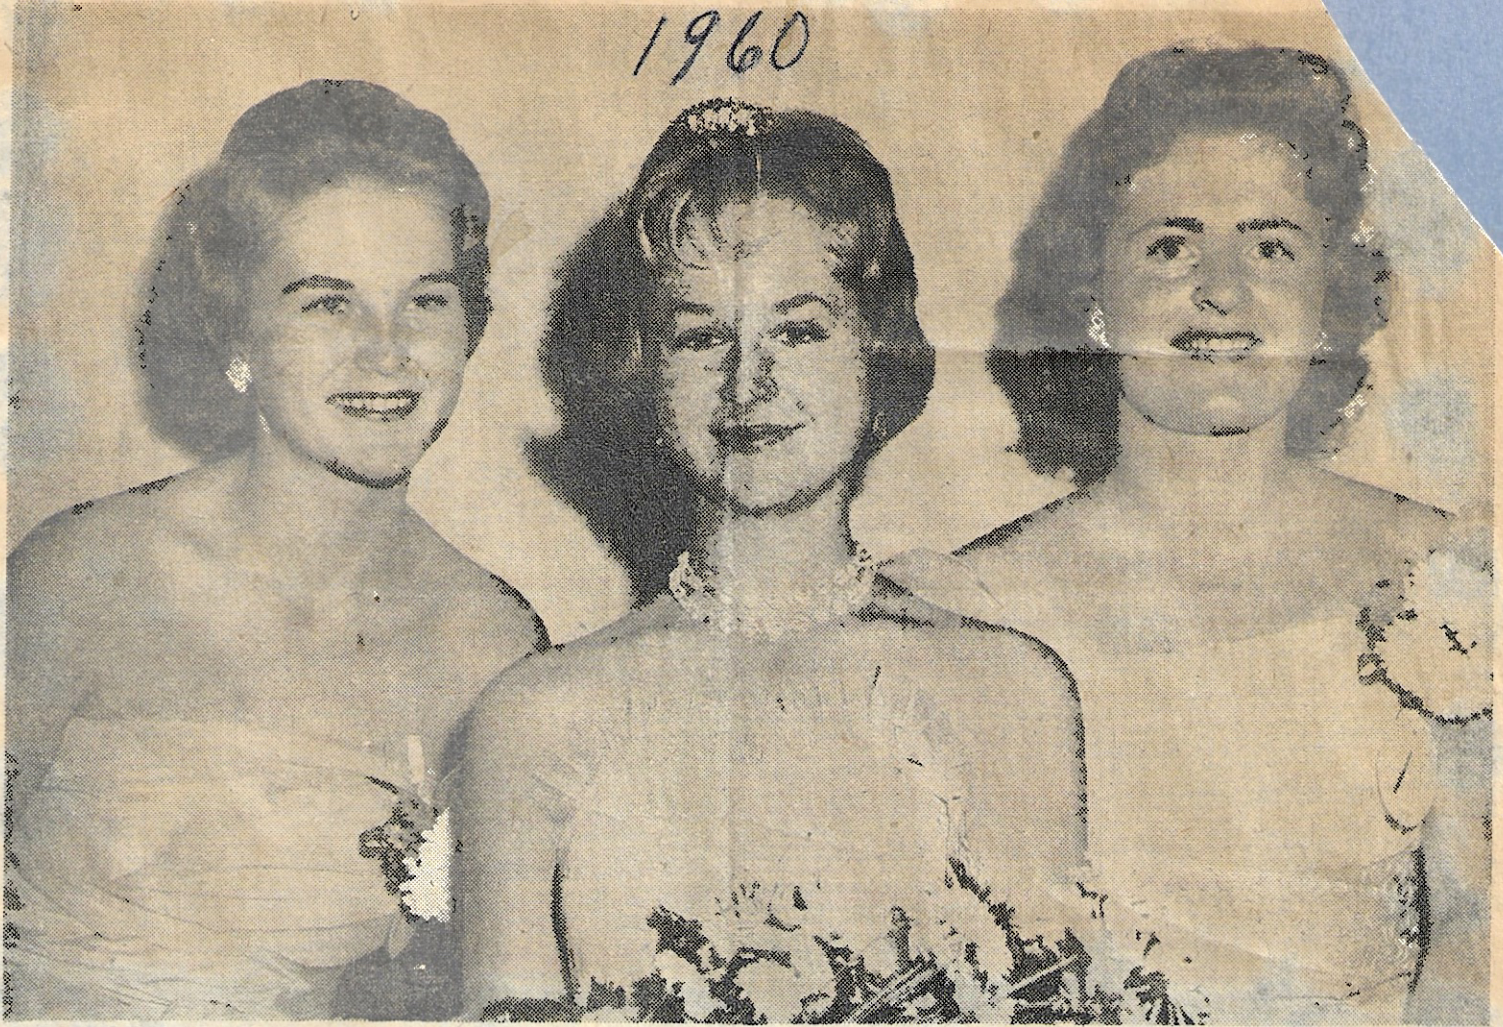

# Queen of Threshing Bee At Dalton's Annual Festival

1960

**DALTON QUEEN AND ATTENDANTS**—Mary Rude, center, was chosen queen and received her crown at the coronation ceremonies held following the Talent Show Friday evening at Dal-

ton. Her attendants are, at the left, Patricia Hansel, and at the right, Joan Henderson. All the young ladies are from Dalton. (Fergus Falls Journal Photo)

Over 10,000 people attended the annual threshing reunion at Dalton, an aerial scene of which is portrayed in a Review photo at the top. These visitors watched the team giants as they threshed the grain, pulled huge gang plows and powered saw rigs. A parade of the team engines was run Sunday afternoon.

A good street parade was run Saturday forenoon, and a portion of the kiddies parade is also shown in the second picture.

In the bottom photo is Queen Mary Rude, chosen to reign over the 1960 threshing reunion, with her two attendants, Joan Henderson, left and Patricia Hansel, right. Miss Rude is a daughter of the Alvin Rudes of Dalton.

More pictures and a write-up appear on page 10 of the third section of this issue. Other pictures on other pages.

Mary Rude  
1960